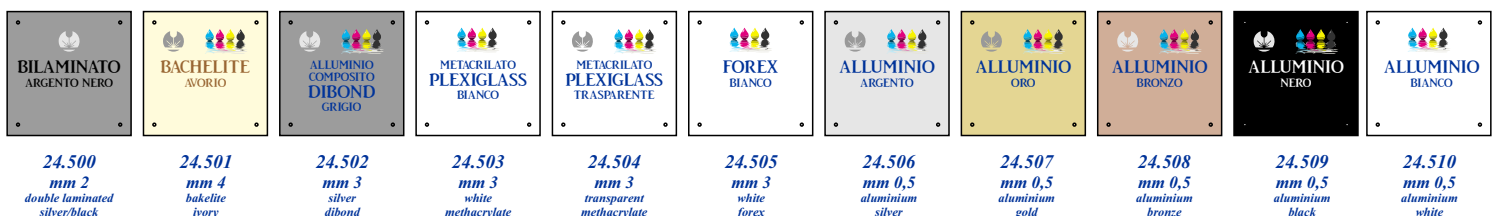

24.500
mm 2
double laminated
silver/black

24.501
mm 4
bakelite
ivory

24.502
mm 3
silver
dibond

24.503
mm 3
white
methacrylate

24.504
mm 3
transparent
methacrylate

24.505
mm 3
white
forex

24.506
mm 0,5
aluminium
silver

24.507
mm 0,5
aluminium
gold

24.508
mm 0,5
aluminium
bronze

24.509
mm 0,5
aluminium
black

24.510
mm 0,5
aluminium
white